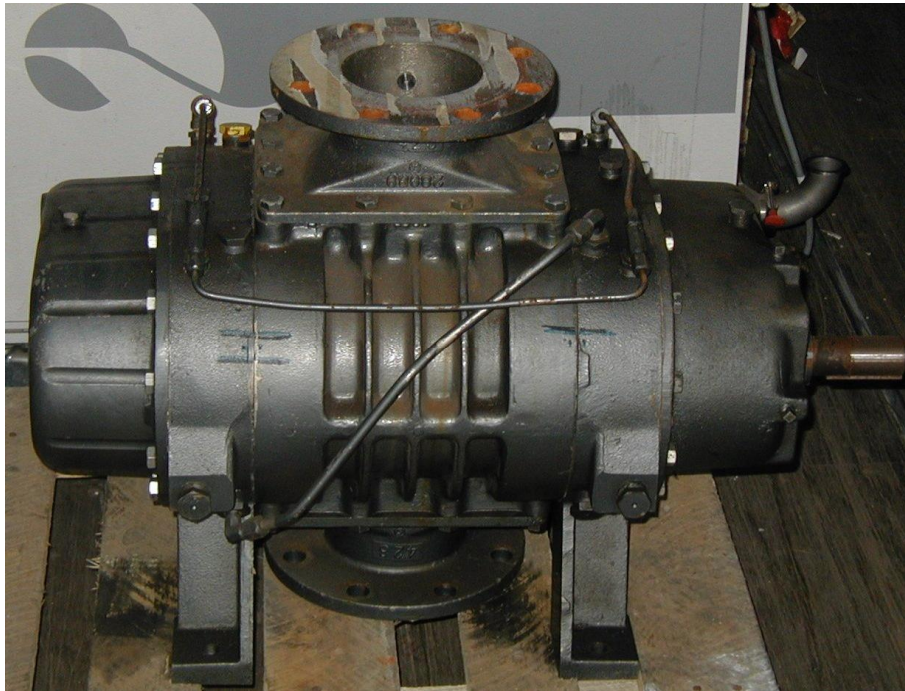

*Vacuum Equipment, Used and Reconditioned for Technology,  
Industry, Research and Education*

***Make: Tuthill***

***Model: 5511M68L27-5415***

*Displacement: CMH*

*Inlet connection:*

*Outlet connection:*

*Type of oil: H/C*

*Minimum size backing pump: CMH*

*Motor power: Bare Shaft*

*Cooling:*

*Weight: Kg*

*Length: mm*

*Width: mm*

*Height: mm*