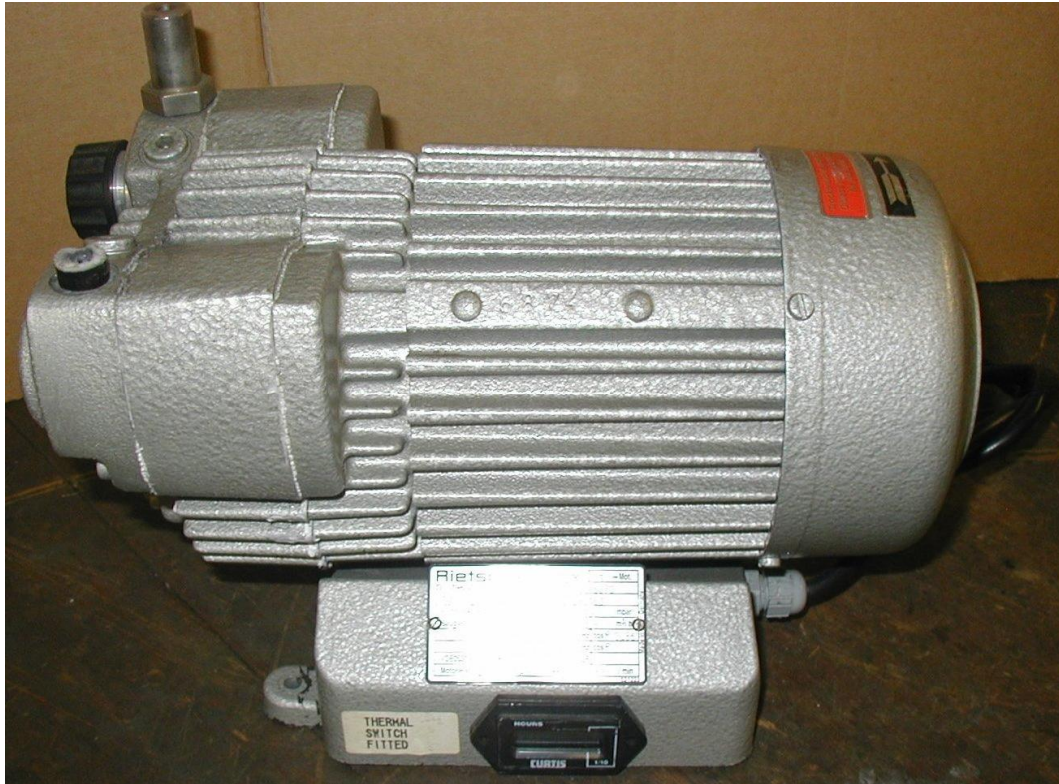

ISLAND SCIENTIFIC LTD

Reply to:
Unit 9
Ventnor Industrial Estate
Station Road
Ventnor
Isle of Wight
PO38 1DX
England

*Vacuum Equipment, Used and Reconditioned for Technology,
Industry, Research and Education*

Tel No: (0) 1983 855822
Fax No: (0) 1983 852146

E-Mail Address: sales@island-scientific.co.uk
Web Site: <http://www.island-scientific.co.uk>

Make: Rietschle

Model: TLV3 (01)

Displacement: 3.8 CMH

Vacuum: 150 m/bar

Pressure:

Inlet connection:

Outlet connection:

Motor power: 240V, 1 Phase

Type of oil:

Weight:

Length: mm

Width: mm