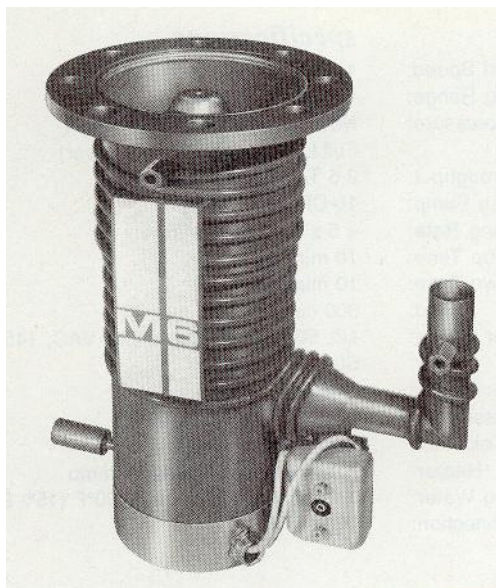

Web Site: <http://www.island-scientific.co.uk>

*Vacuum Equipment, Used and Reconditioned for
Technology, Industry, Research and Education*

Make: Varian

Model: M6

Displacement: 1,500 lit/sec

Inlet flange: 279mm bolted flange

Backing connection:

Cooling: water

Fluid capacity: 400 ml

Type of fluid:

Recommended minimum backing pump: 20 CMH

Heater power: 1.5 kw 240 V 1 Phase

Diameter: 300 mm

Height: 476