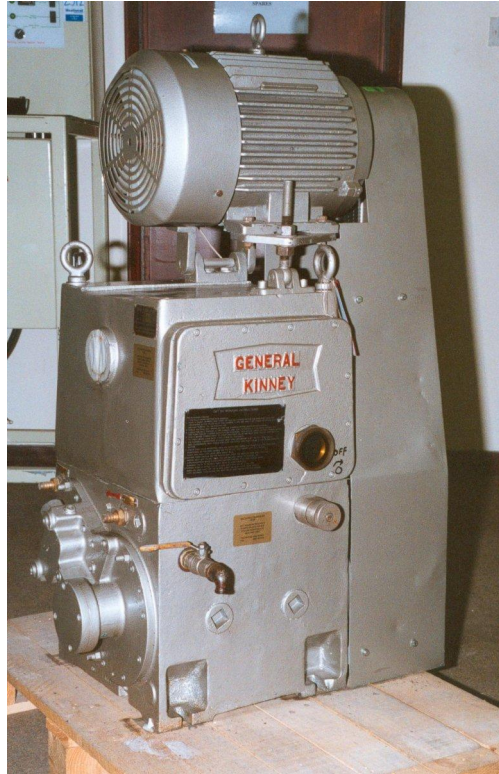

Web Site: <http://www.island-scientific.co.uk>

*Vacuum Equipment, Used and Reconditioned for Technology,
Industry, Research and Education*

Make: Kinney

Model: GKT150C

Displacement: 265CMH

Stages: 1

Type of oil: H/C

Inlet connection: 75mm Bore

Outlet connection: 2" BSP

Motor power: 7.5 kW 415V 3Phase

Gas ballast: Yes

Cooling: Water

Weight: 400Kg

Length: 457mm

Width: 660mm