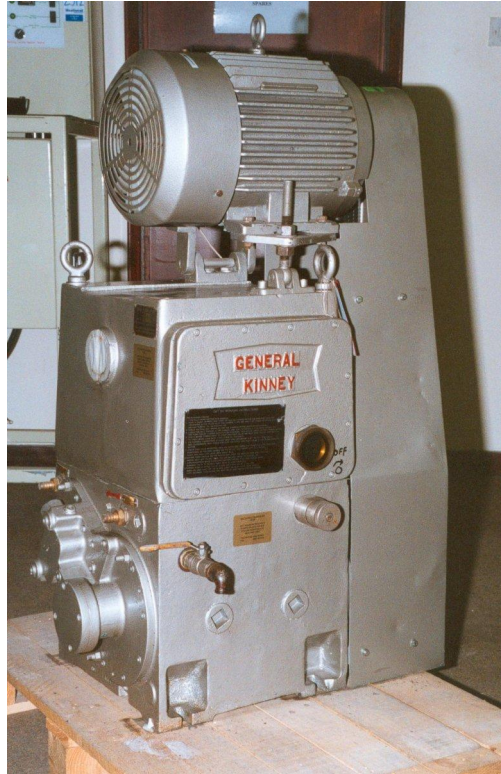

Web Site: <http://www.island-scientific.co.uk>

*Vacuum Equipment, Used and Reconditioned for Technology,
Industry, Research and Education*

Make: Kinney

Model: GKT150C

Displacement: 265CMH

Stages: 1

Type of oil: H/C

Inlet connection: 75mm Bore

Outlet connection: 2" BSP

Motor power: 7.5 kW 415V 3Phase

Gas ballast: Yes

Cooling: Water

Weight: 400Kg

Length: 457mm

Width: 660mm