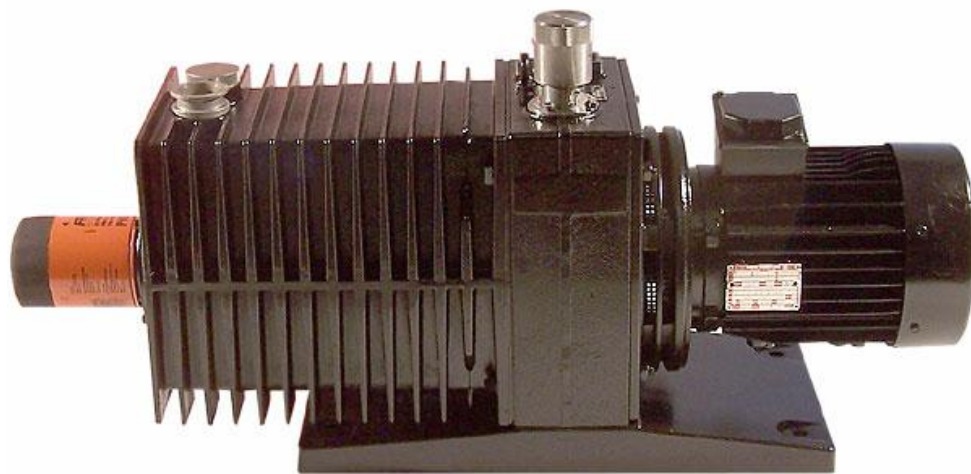

Web Site: <http://www.island-scientific.co.uk>

*Vacuum Equipment, Used and Reconditioned for Technology,  
Industry, Research and Education*

***Make: Alcatel***

***Model: 2063CP***

*Displacement: 65 CMH*

*Stages: 2*

*Type of oil: PFPE*

*Inlet connection: KF40*

*Outlet connection: KF40*

*Motor power: 2.2 kW 380 V 3 Phase*

*Gas ballast: No*

*Cooling: Air*

*Weight: 105K g*

*Length: 805 mm*

*Width: 264 mm*

*Height: 414 mm*

*Accessories available:*