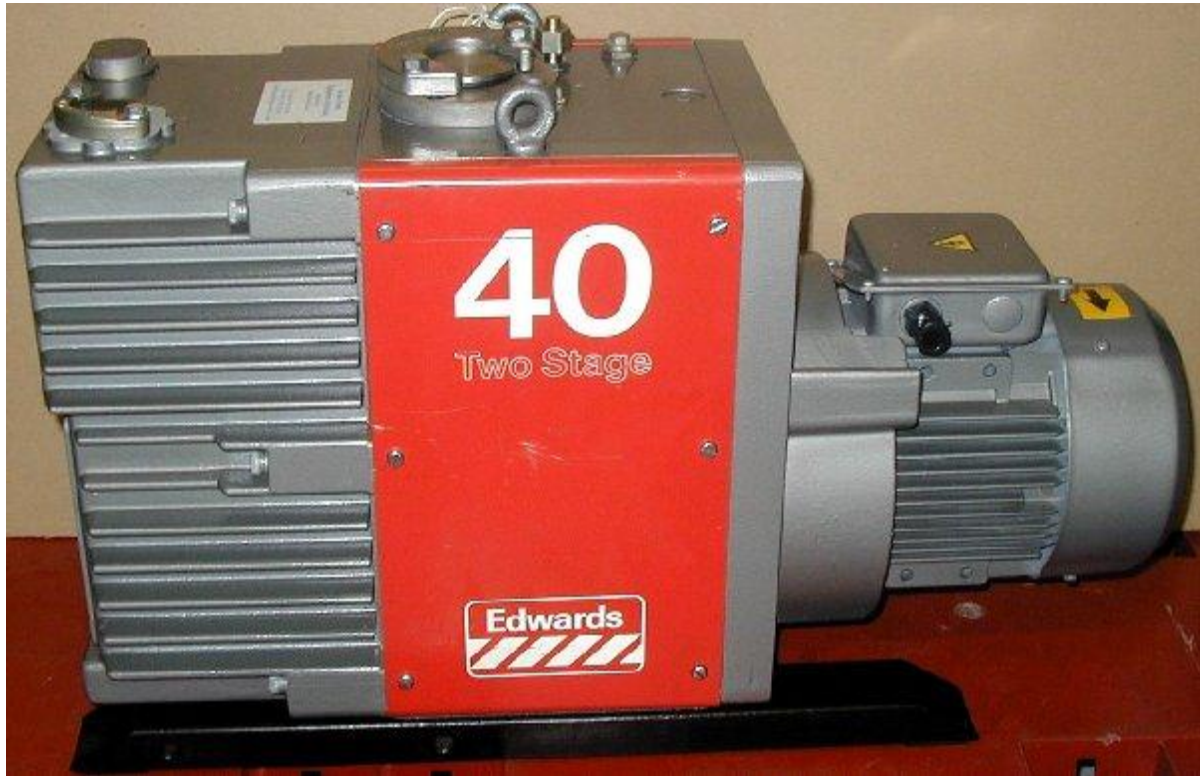

Web Site: <http://www.island-scientific.co.uk>

*Vacuum Equipment, Used and Reconditioned for Technology,
Industry, Research and Education*

Make: Edwards

Model: E2M40

Part No. A364-11-935

Displacement: 42.5CMH

Stages: 2

Type of oil: PFPE

Inlet connection: ISO40

Outlet connection: 25mm Flange suitable for NW25

Motor power: 1.1kW, 415V, Three Phase or 220-240 Single Phase

Gas ballast: Yes

Cooling: Air

Weight: 72Kg