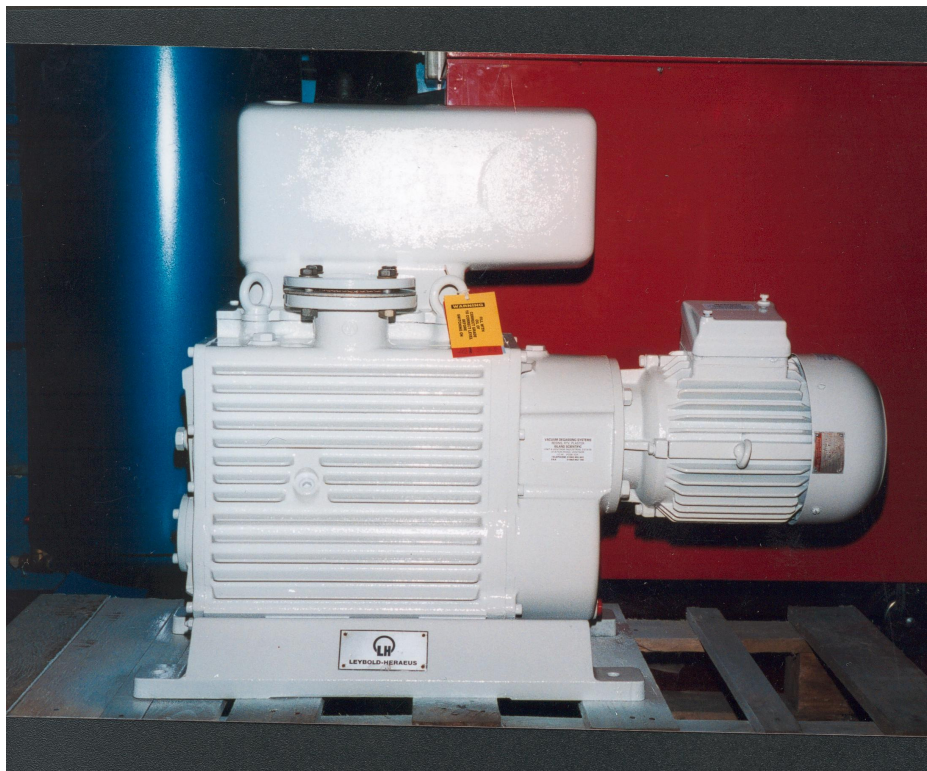

*Vacuum Equipment, Used and Reconditioned for Technology,
Industry, Research and Education*

Make: Leybold

Model: E150 (Rotary Piston)

Displacement: 170 CMH

Stages: 1

Type of oil: H/C

Inlet connection: ISO63

Outlet connection: KF50

Motor power: 4kW 415V 3Phase

Gas ballast: Yes

Cooling: Air

Weight: 270Kg

Length: 1000mm

Width: 340mm

Height: 715mm