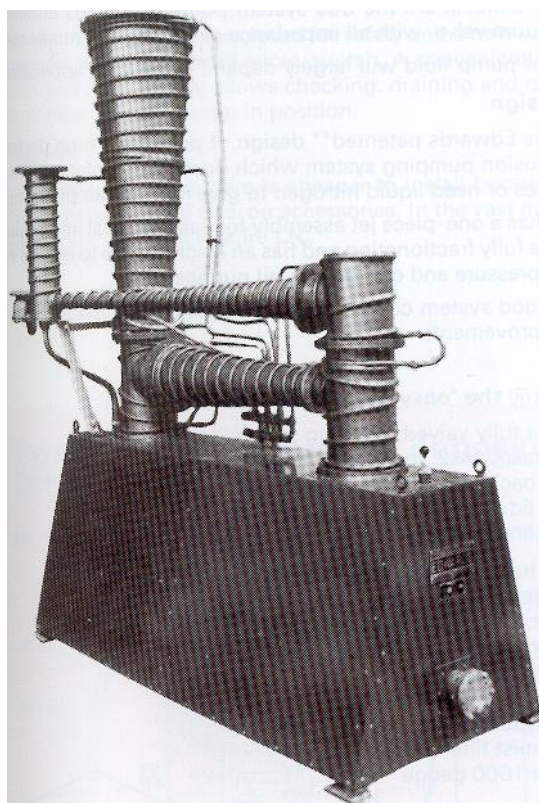

Web Site: <http://www.island-scientific.co.uk>

*Vacuum Equipment, Used and Reconditioned for
Technology, Industry, Research and Education*

Diff pumps

Make: Edwards

Model: 30B5A

Displacement: 12,500 lit/sec

Inlet flange: 737mm/OD or with right angle valve

Backing connection:

Cooling: Water

Fluid capacity: 55 litres

Type of fluid: Booster Oil

Recommended minimum backing pump: 275 CMH

Heater power: 22.5 kw 415 V 3Phase

Length: 2369mm

Height: 3251mm

Width: 813mm

Weight: 620Kg