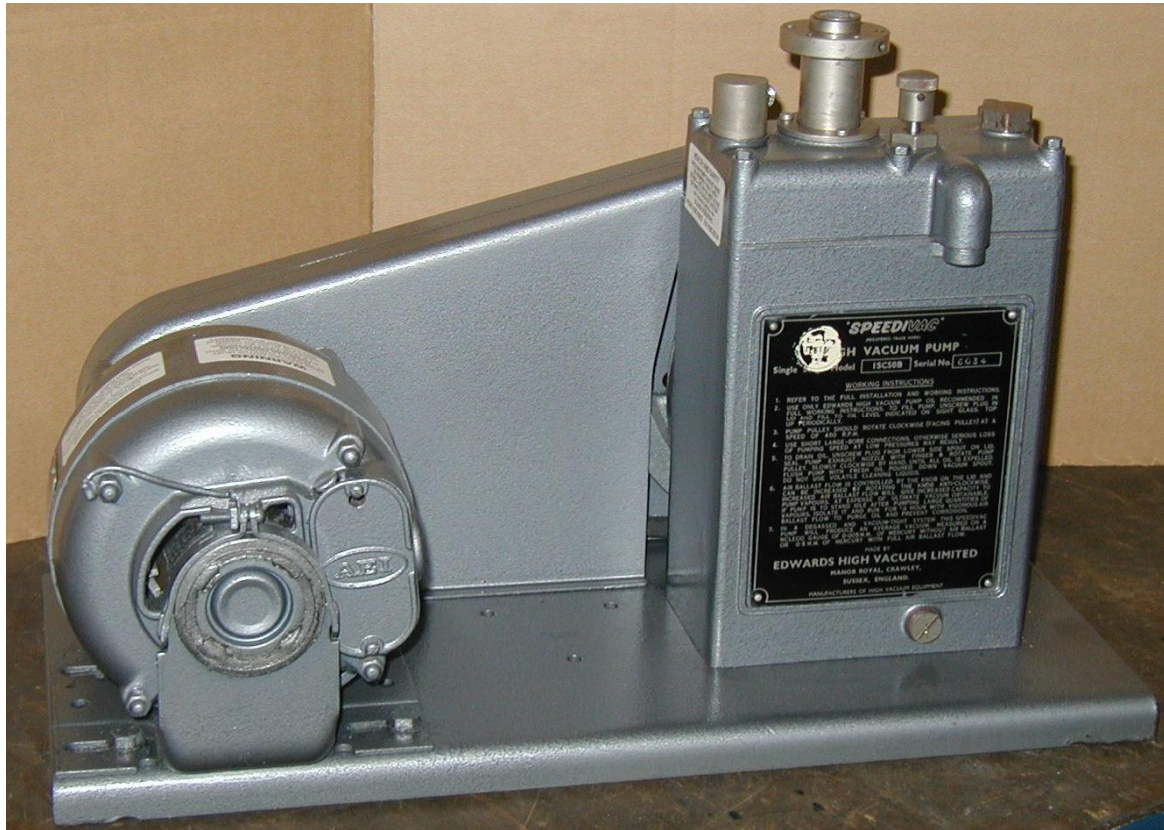

Web Site: <http://www.island-scientific.co.uk>

*Vacuum Equipment, Used and Reconditioned for Technology,  
Industry, Research and Education*

***Make: Edwards***

***Model: IS50***

***Displacement: 2.9CMH***

***Stages: 1***

***Type of oil: H/C***

***Inlet connection: Hosetail***

***Outlet connection: Hosetail***

***Motor power: 0.37kW, 240 V, Single Phase***

***Gas ballast: Yes***

***Cooling: Air***

***Weight: 27Kg***

***Length: 520 mm***

***Width: 230 mm***

***Height: 340 mm***

***Accessories available:***