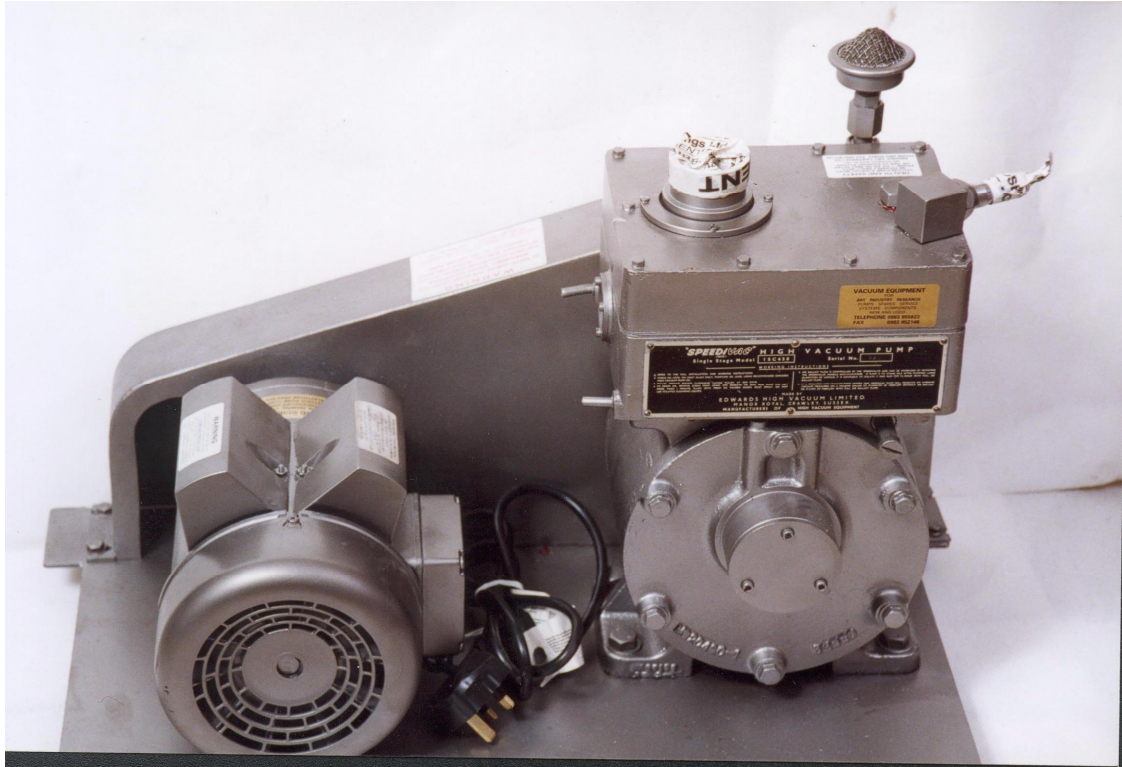

Web Site: <http://www.island-scientific.co.uk>

*Vacuum Equipment, Used and Reconditioned for Technology,  
Industry, Research and Education*

***Make: Edwards***

***Model: ISC450B***

***Displacement: 33CMH***

***Stages: 1***

***Type of oil: H/C***

***Inlet connection: 1" Hose or Adaptor***

***Outlet connection: 3/4" Hosetail***

***Motor power: 1kW 240 or 415V 1 or 3Phase***

***Gas ballast: Yes***

***Cooling: Air***

***Weight: 88Kg***

***Length: 622mm***

***Width: 381mm***

***Height: 439mm***

***Accessories available:***