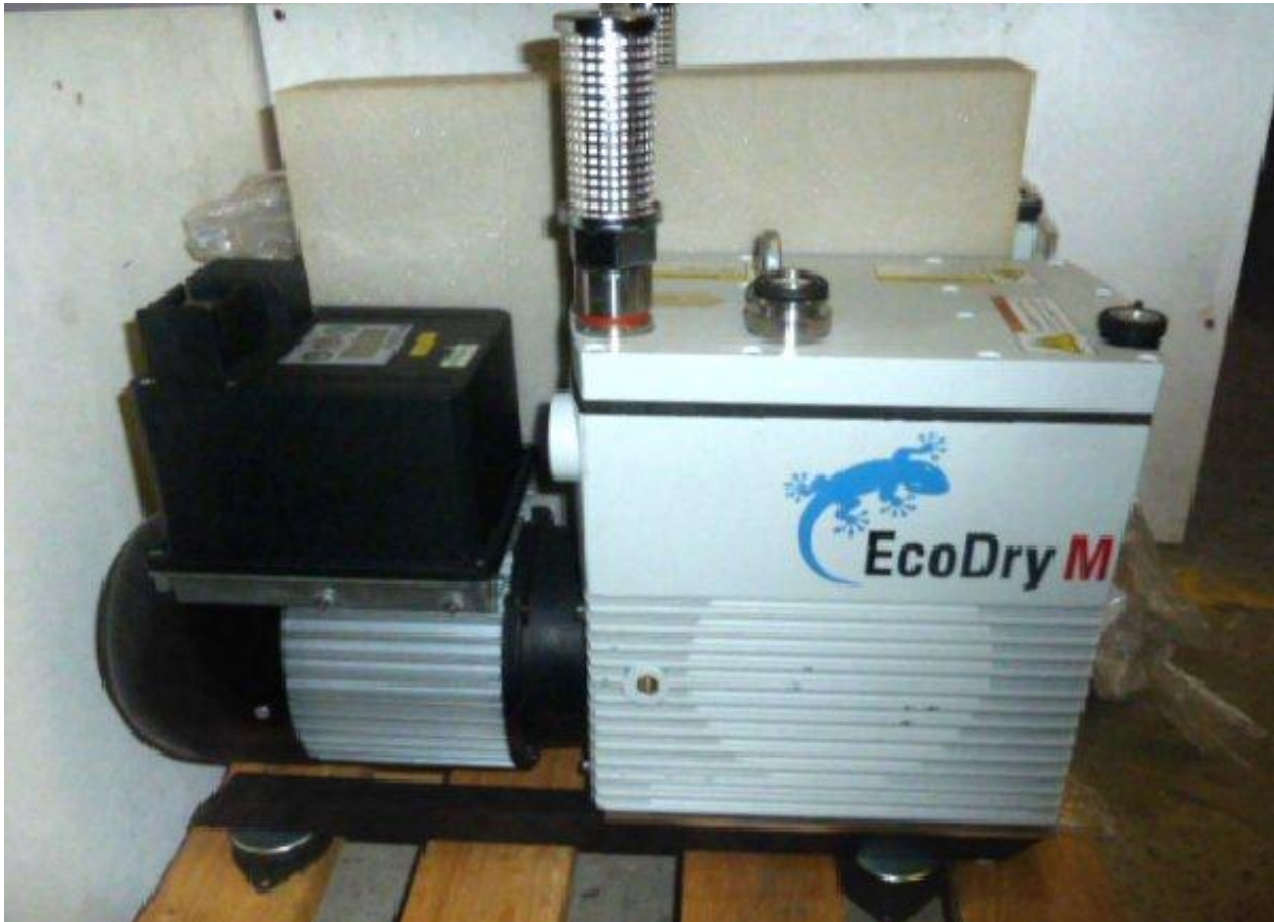

ISLAND SCIENTIFIC LTD

*Vacuum Equipment, Used and Reconditioned for Technology,
Industry, Research and Education*

Reply to:

Unit 9
Ventnor Industrial Estate
Station Road
Ventnor
Isle of Wight
PO38 1DX
England

Tel No: (0) 1983 855822

Fax No: (0) 1983 852146

E-Mail Address: sales@island-scientific.co.uk

Web Site: <http://www.island-scientific.co.uk>

Make: Leybold

Model: M15 EcoDry

Part No. 130-005

Pumping speed: 14CMH

Ultimate Vacuum: 5x10⁻²m/bar

Inlet flange: KF25

Outlet flange: KF25

Cooling: Air

Voltage: 240V

Overall Dimensions: 545mm long x 356mm high x 182 mm wide

Weight: 40.5Kg

Condition: Recon